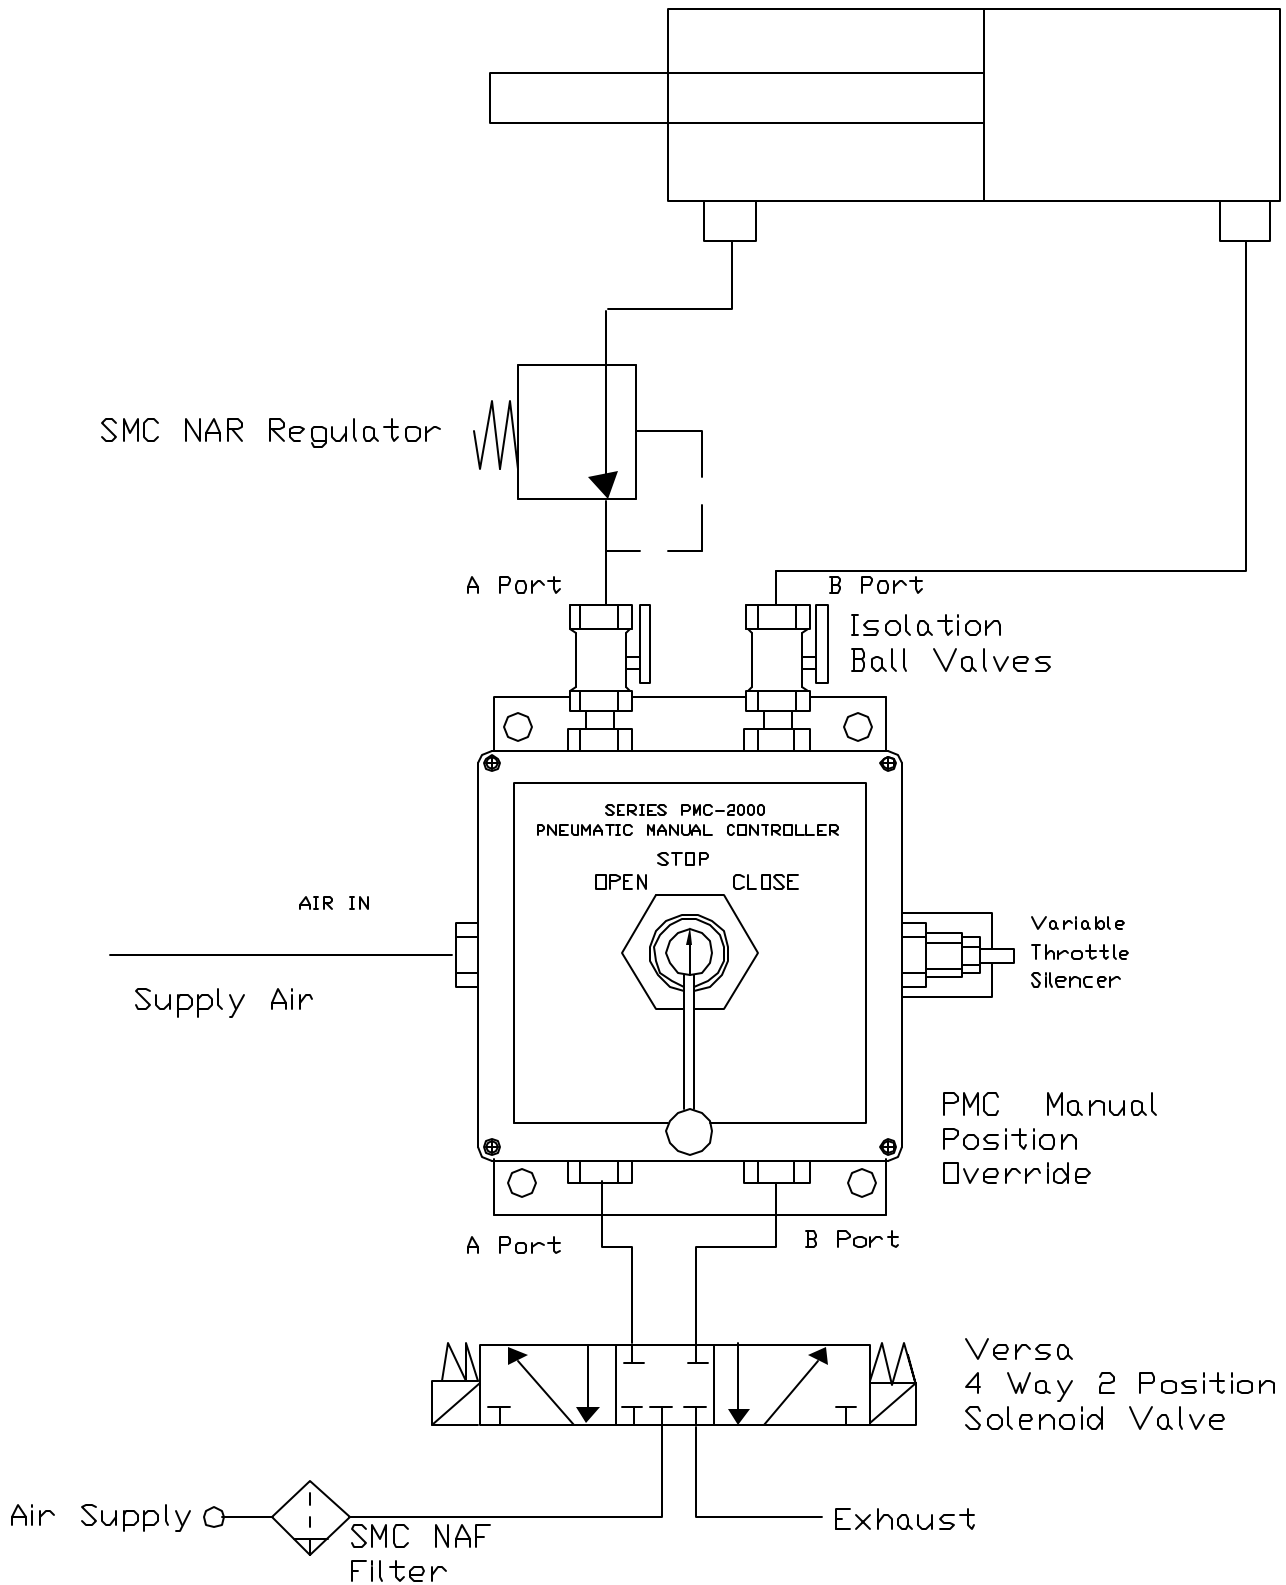

Flow Diagram

MorIn 79B  
DA Actuator

TITLE		
PROJECT PMC-2000		
DATE 02/22/02	SCALE None	DWG. NO. 020018, 23-H
DRAWN BY MEL	APPROVED	SHEET NO. 1 of 1